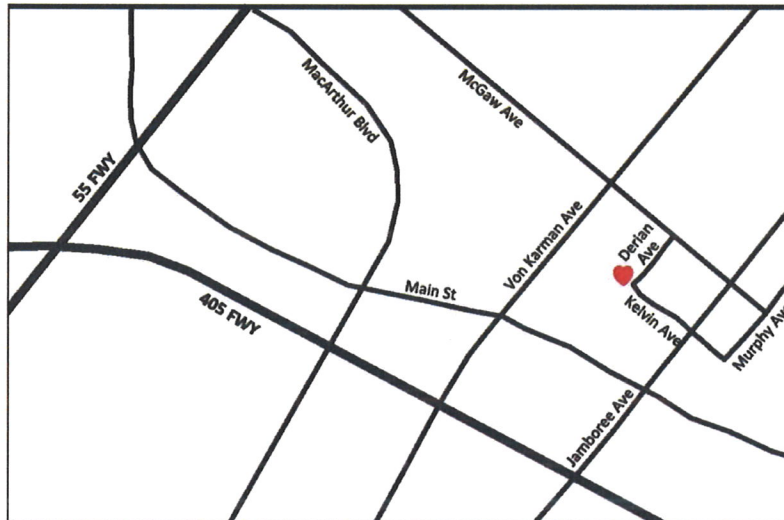

Dear Family,

Your child is scheduled for a developmental evaluation on:

ICEC is located in the Derian/Essex Corporate Center
 17461 Derian Avenue, Suite 114
 Irvine, CA 92614

Please complete the enclosed paperwork and bring with you to your child's evaluation appointment.

Thank you, ICEC Staff

We are located at the back right hand corner of the Derian Corporate Center. Please enter the right side of the parking lot and you will find us in the back, just to your left.

<p>From the North Take the 405 South, exit on Jamboree Turn left on Jamboree Turn Left on Kelvin At the end of the street bear right into the parking lot and head to the back of the building</p>	<p>From the South Take the 405 North and Exit on Jamboree Turn right onto Jamboree Turn Left on Kelvin At the end of the street bear right into the parking lot and head to the back of the building</p>
---	---